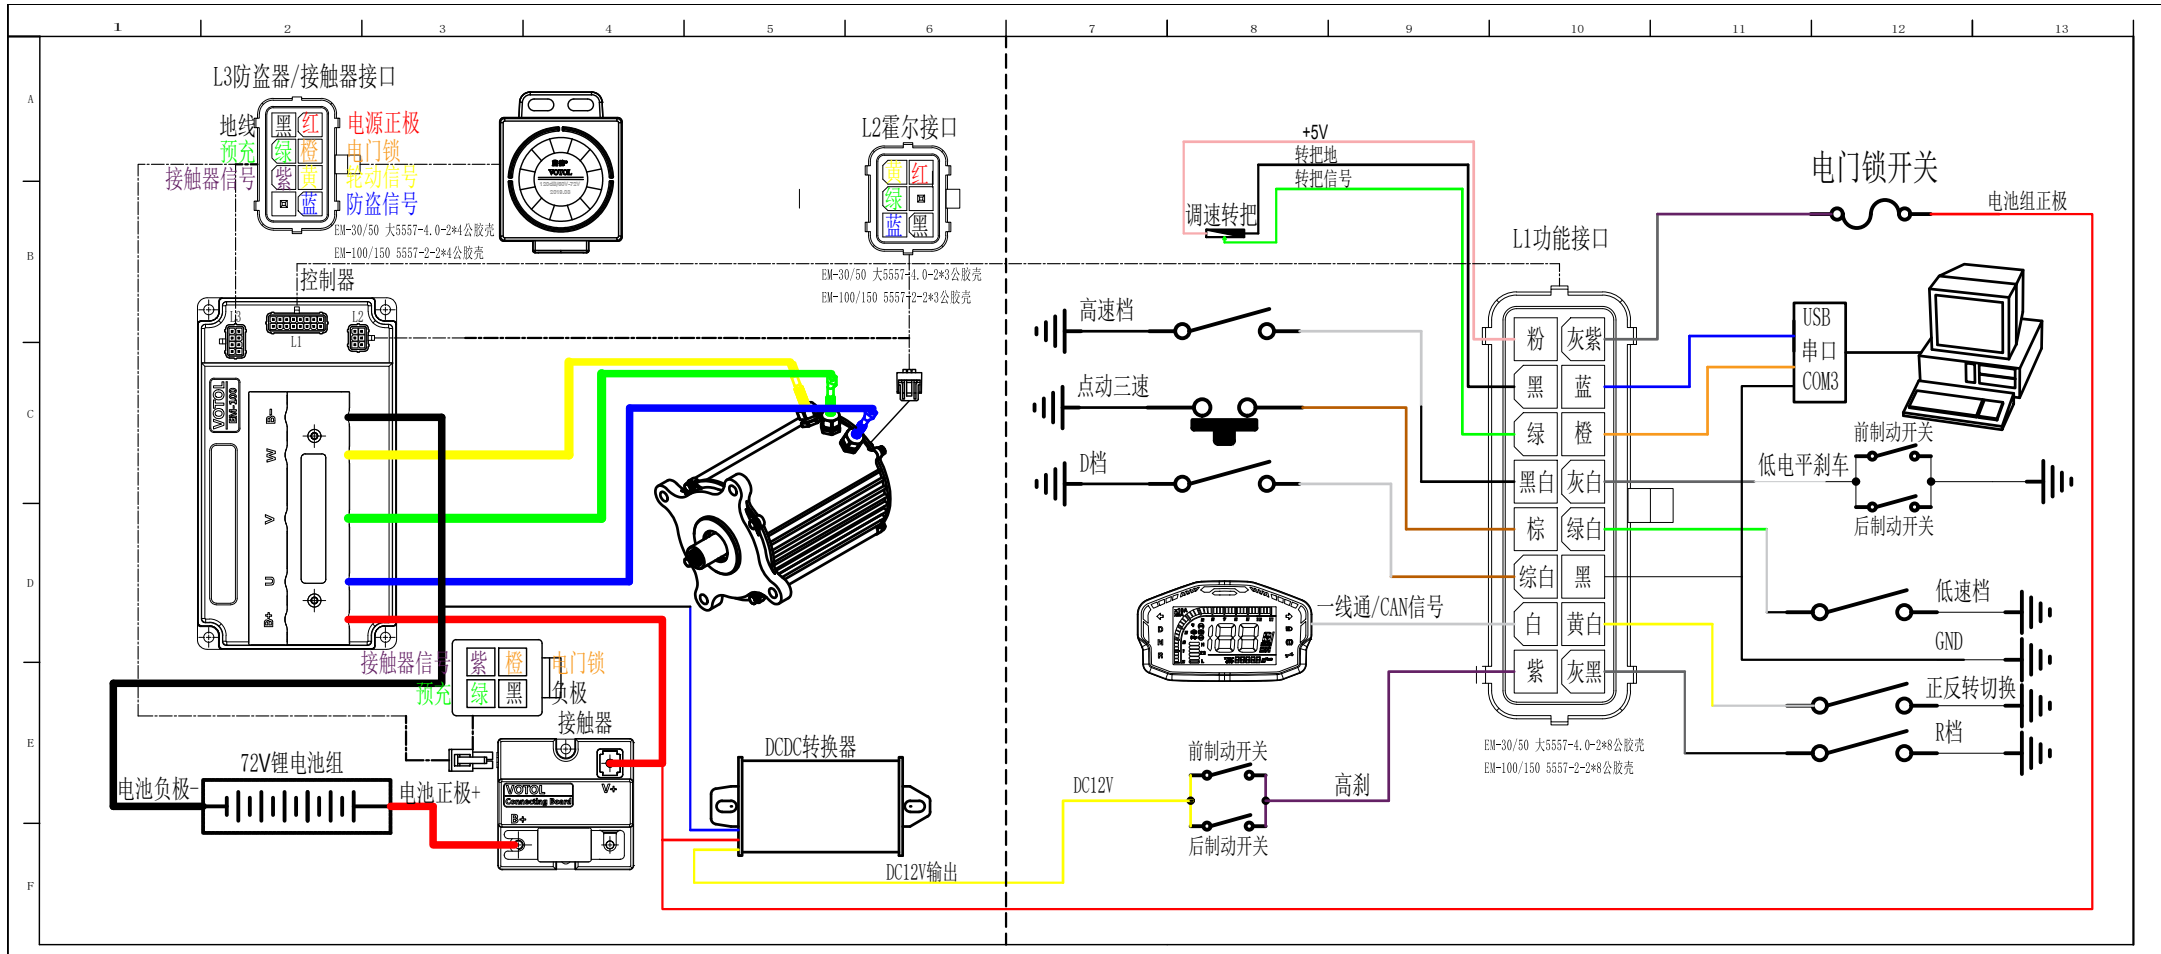

VOTOL控制器三、四轮车整车电路图 (适用EM-30S/50/100/150)

VOTOL Controller three, four - wheel vehicle circuit diagram (of EM-30S/50/100/150)